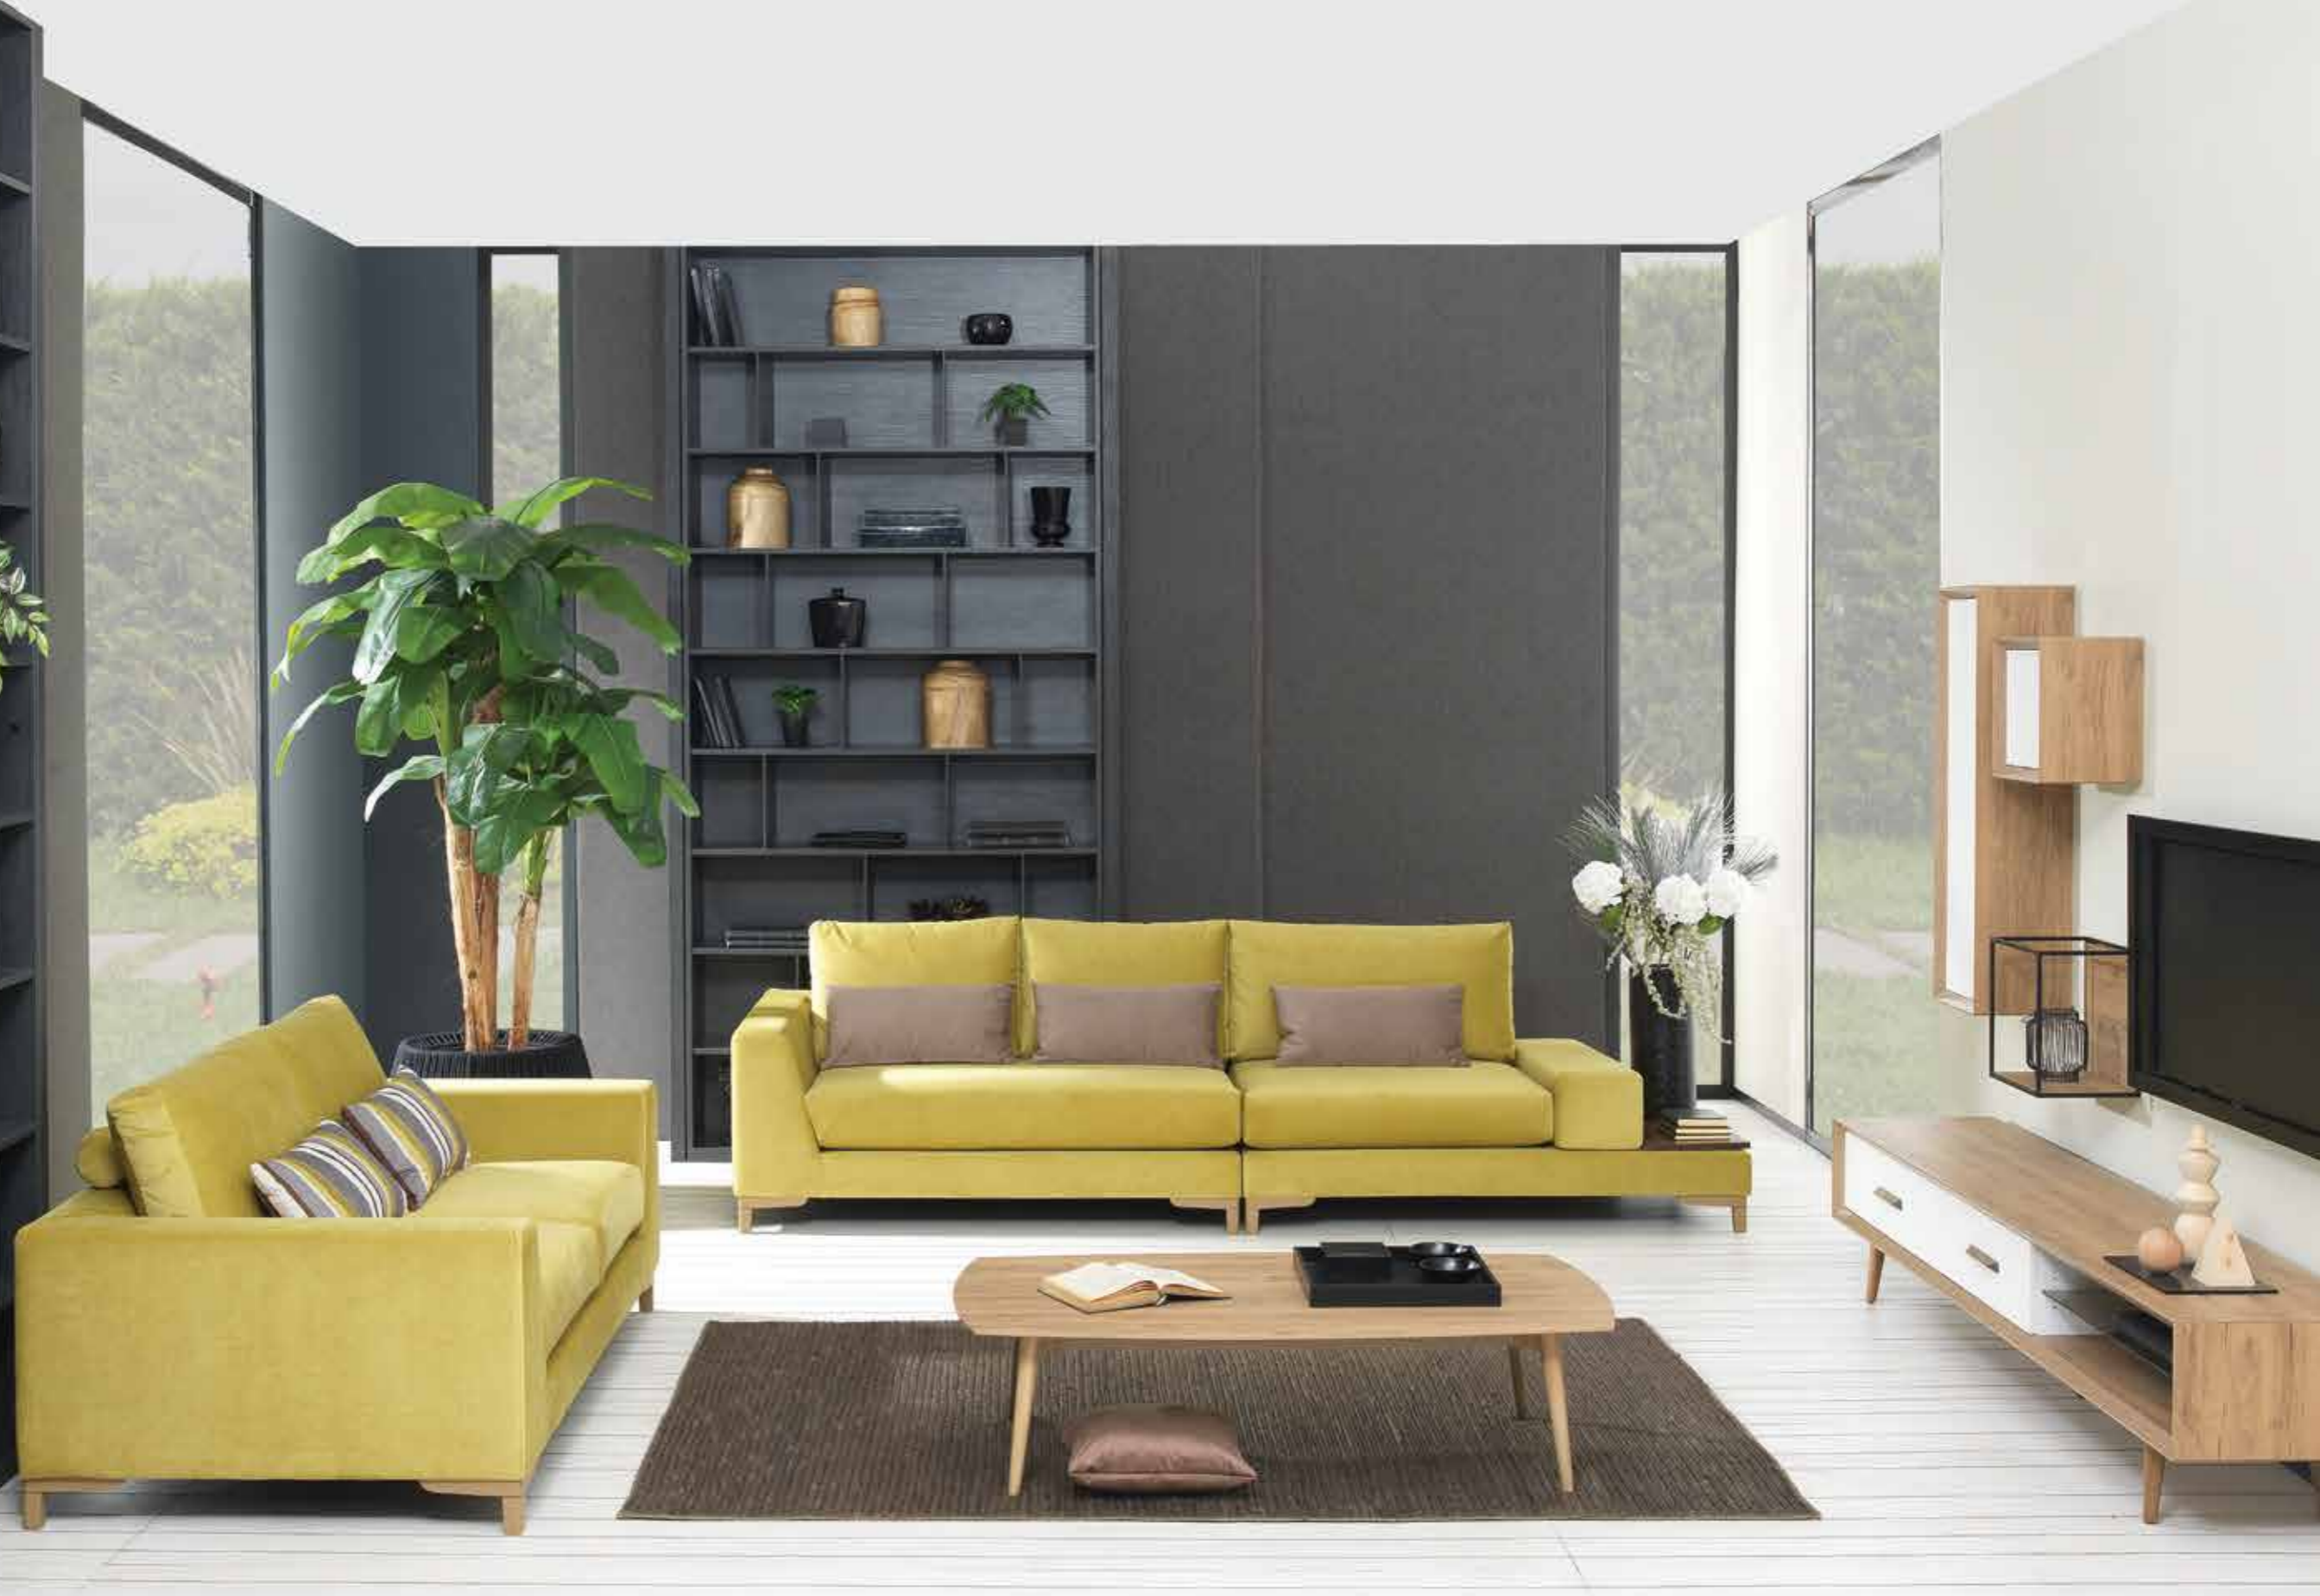

JUST OTURMA GRUBU | SEATING GROUP